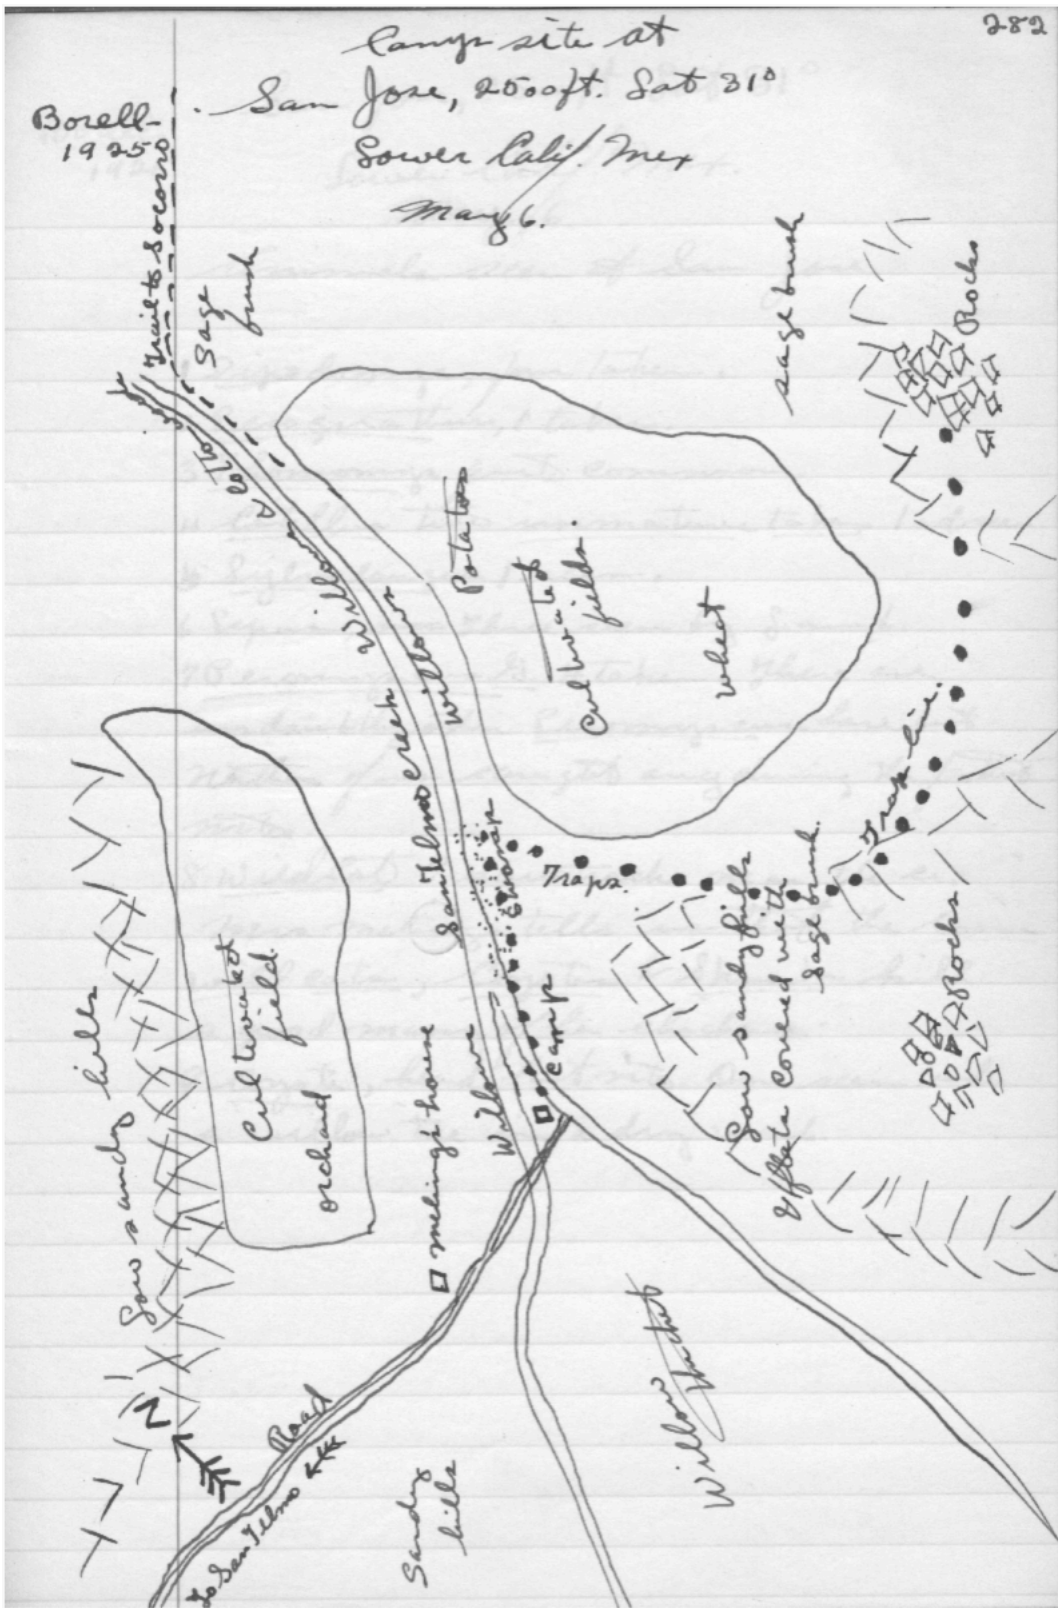

Borell
1925

Camp site at
San Jose, 2500ft. Sat 31^o
Lower Cali/Mex
May 6.

282

Jan 1925

San Jose: 2500 ft. lat 31° lower Calif. America